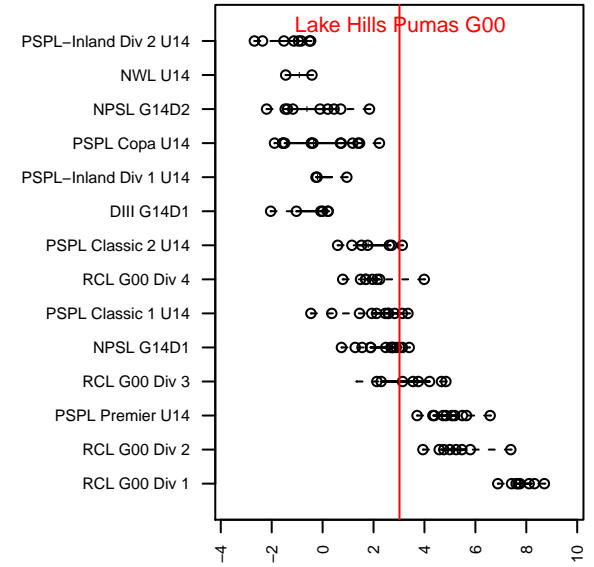

Lake Hills Pumas G00

Lake Hills SC
 Bellevue, WA
 G00 total strength=1201
 attack=4.35 defense=3.7
 fall league = NPSL G14D1
 spr league = Spr NPSL G14D1

alt names used:
 Lake Hills Pumas
 2014 Lake Hills Pumas G00
 Lake Hills Pumas G00
 41 Lake Hills Pumas
 Lake Hills Pumas

Venues played:
 2014 Crossfire Select Cup GU14 Gold
 2014 Puma Rimland Pacific Cup U14
 2014 NPSL G14D1
 2014 Founders Cup G00
 2014 Spr NPSL G14D1

Lake Hills Pumas G00
 Dots are actual minus expected GF (blue circles) and GA (red triangles).
 Blue line is smoothed change in attack strength. Red is smoothed change in defense strength.

**attack and defense variance (black dot)
relative to other teams
and top 10 in region**

**attack and defense rating
relative to others at age
and all opponents in last 13 months**

Performance relative to 13 month average